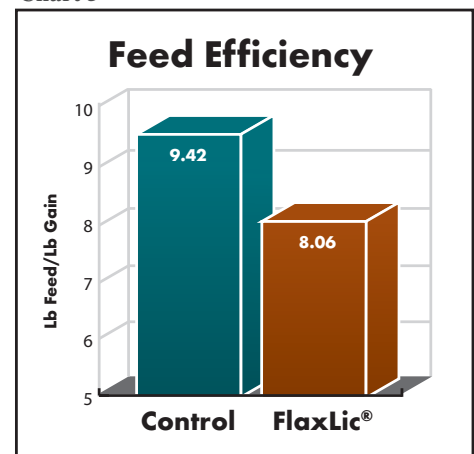

## RESULTS

The FlaxLic treatment increased average daily gain (Chart 3) and improved gain efficiency compared with the control (Charts 4 and 5). Feeding FlaxLic did not alter breeding soundness in spite of increased amounts of key fatty acids in semen. However, FlaxLic increased daily gain and improved feed efficiency.

Chart 3

Chart 4

Chart 5

and vitamins, and work around the clock to meet the demands of breeding bulls.

This block is produced using a state-of-the-art patented process that provides a unique 24-hour feeding system. FlaxLic is an exceptionally dense all-weather block that will give you the most for your money.