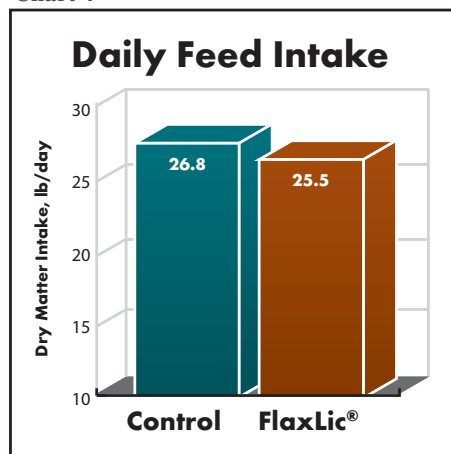

consisted of chopped hay, corn silage, wheat middlings and 3% supplement and fed twice daily). The second group was provided free-choice access to the FlaxLic block.

Identification number, treatment allocation, initial body weight, and final body weight for each bull were recorded. Feed and block consumption were also recorded.

## RESULTS

The FlaxLic treatment increased average daily gain (Chart 3) and improved gain efficiency compared with the control (Charts 4 and 5). Feeding FlaxLic did not alter breeding soundness in spite of increased amounts of key fatty acids in semen. However, FlaxLic increased daily gain and improved feed efficiency.

Chart 3

Chart 4

Chart 5

and vitamins, and work around the clock to meet the demands of breeding bulls.

This block is produced using a state-of-the-art patented process that provides a unique 24-hour feeding system. FlaxLic is an exceptionally dense all-weather block that will give you the most for your money.