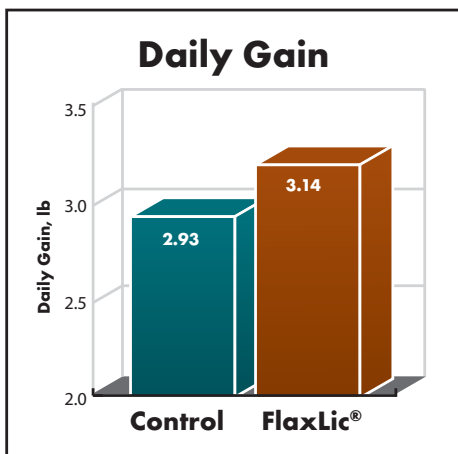

consisted of chopped hay, corn silage, wheat middlings and 3% supplement and fed twice daily). The second group was provided free-choice access to the FlaxLic block.

Identification number, treatment allocation, initial body weight, and final body weight for each bull were recorded. Feed and block consumption were also recorded.

## RESULTS

The FlaxLic treatment increased average daily gain (Chart 3) and improved gain efficiency compared with the control (Charts 4 and 5). Feeding FlaxLic did not alter breeding soundness in spite of increased amounts of key fatty acids in semen. However, FlaxLic increased daily gain and improved feed efficiency.

Chart 3

Chart 4

Chart 5

and vitamins, and work around the clock to meet the demands of breeding bulls.

This block is produced using a state-of-the-art patented process that provides a unique 24-hour feeding system. FlaxLic is an exceptionally dense all-weather block that will give you the most for your money.