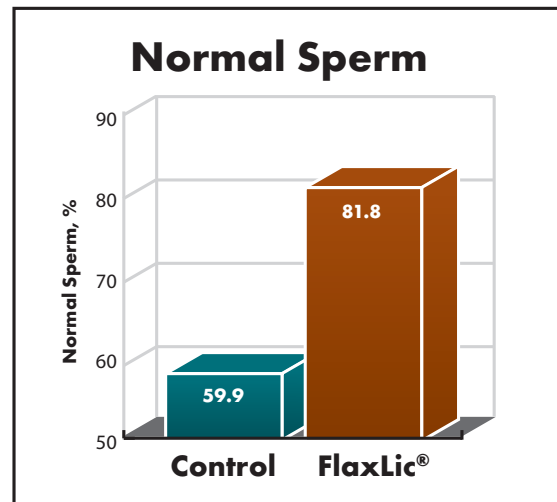

## TRIAL 1 - Focus on Fertility

In the first study conducted by Kansas State University, 30 yearling Angus bulls were sorted by age and distributed evenly into two groups, a control and FlaxLic group. Both groups were fed a commercial, complete bull developer for 60 days, with the FlaxLic group supplemented with the FlaxLic block.

for improving semen quality and fertility of bulls. (Charts 1 and 2). FlaxLic is a high-density, low-moisture block that resists heat and humidity and is manufactured by Animal Feed Supplement, Inc.

Chart 1

Chart 2