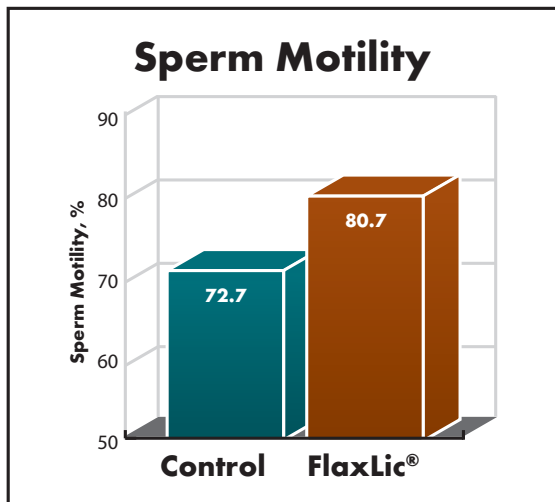

## TRIAL 1 - Focus on Fertility

In the first study conducted by Kansas State University, 30 yearling Angus bulls were sorted by age and distributed evenly into two groups, a control and FlaxLic group. Both groups were fed a commercial, complete bull developer for 60 days, with the FlaxLic group supplemented with the FlaxLic block.

for improving semen quality and fertility of bulls. (Charts 1 and 2). FlaxLic is a high-density, low-moisture block that resists heat and humidity and is manufactured by Animal Feed Supplement, Inc.

Chart 1

Chart 2